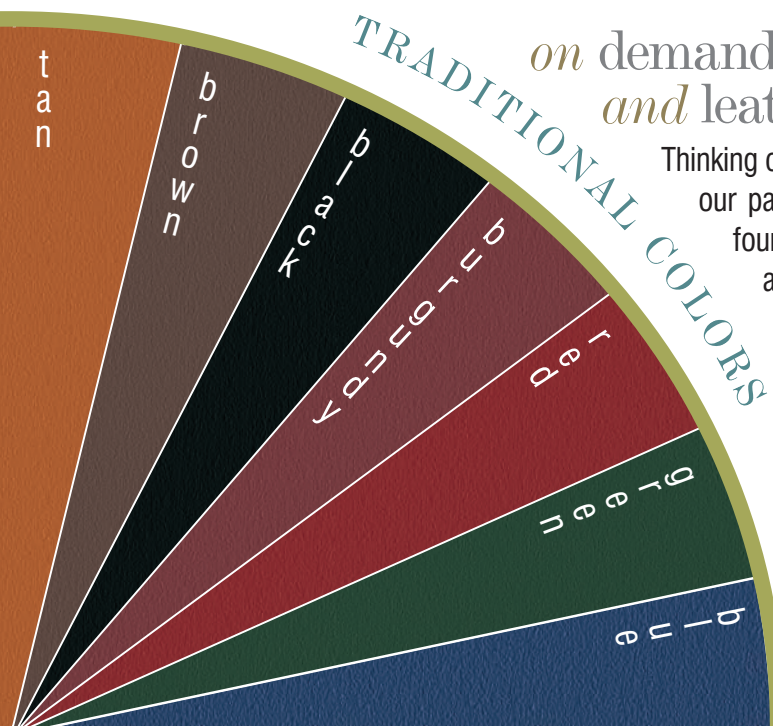

new!
PV Special order option.

We now offer **PV** in Spring, Ocean, Pumpkin & Black. 100 unit minimum.

- Same Day Service
- Free Virtual Proofs
- Mix And Match Colors
- No Charge Custom Design
- Prototype Within 7-14 Days
- On Demand Colors and Leathers

pms match – We can match your PMS color in leather and imitation leather **PV**. Please inquire about pricing and minimums.

any fashion, any quantity, any product

Be creative! Browse and choose any color from Color Watch '10 and we'll produce any item in our line for you in **Florentine Napa (FN)**. Briefcases, luggage and bags not included.